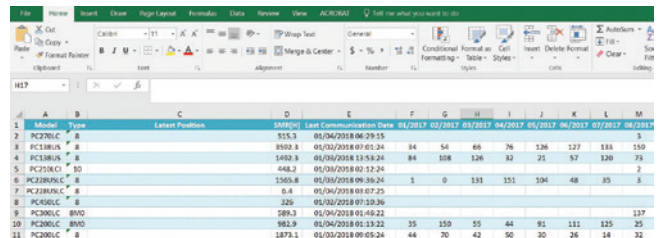

Working Hour Trend

New pre-built summary of the Monthly and Daily Working Hours of your fleet.

Machine	Jan	Feb	Mar	Apr	May	Jun	Jul	Aug	Sep	Oct	Nov	Dec
HB200-1	2053.9	126	9	35	148	228	241	89	2	0	0	0
HB205-1M0	997.2	102	16	121	48	114	13	0	0	15	78	130
HB215LC-1	1435.8	84	108	158	23	0	0	0	2	61	80	67
HB215LC-1	2382.6	111	92	84	45	136	195	15	0	40	67	81
HB215LC-1	1323.5	70	47	55	51	56	49	85	50	75	32	58
HB215LC-1M0	1563.1	153	188	35	38	108	88	2	0	7	27	-
HB215LC-1M0	1289.4	52	83	90	48	187	162	104	0	0	25	1
HB215LC-1M0	2211.1	49	65	56	77	178	132	152	106	198	107	96
HB305LC-1	2008	2	83	81	0	142	145	173	134	193	50	194
HB305LC-1	1167.5	142	170	44	81	41	0	32	14	65	55	82
HB305LC-1	1749.9	23	17	116	127	118	127	73	4	-	-	-
HB330LC-1	1510.9	27	161	103	134	115	155	101	4	64	154	216
HB330LC-1	2787.9	153	168	156	107	226	176	205	153	80	114	160
HB330LC-1	1887.5	155	172	9	-	80	82	111	113	-	138	182

Interactive Maps

Interactive maps enable you to easily filter your fleet data.

Interactive Charts

Visualise the productivity of your machines with our new interactive charts.

Data display period can be changed easily. Items to display on the graph can be selected.

Interactive Tables

Visualise the Daily or Monthly working metrics of your machines with our new interactive table.

Health Alerts

Quickly access Machine Health Alerts.

Download Data

Easily download your data for further analysis.

The new KOMTRAX gives you more information about your machine in a user-friendly view.

Improved Jobsite Management

By tracking your equipment, you can easily view detailed Working Hour and Fuel Consumption data, allowing for better performance management of your fleet.