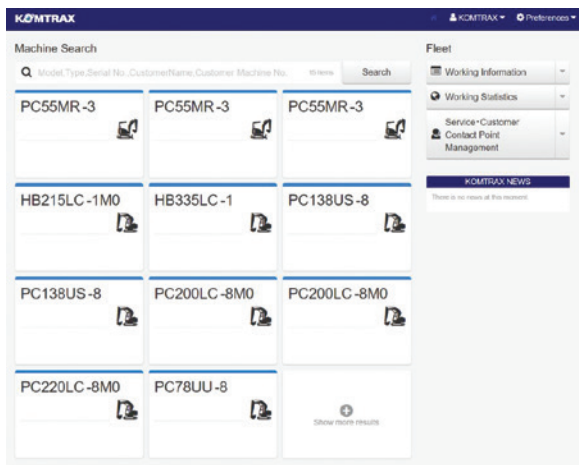

KOMTRAX

NEW KOMTRAX REMOTE MONITORING

A complimentary service allowing you to monitor the health and performance of your machine.

KOMTRAX

KOMATSU

Driven by your success

KOMTRAX REMOTE MONITORING

A complimentary service allowing you to monitor the health and performance of your machine.

Access the new KOMTRAX:
komtrax.komatsu.com.au/login

Improved Search

Search for your machine by Job Site, Customer Management Number, Model or Serial Number.

Convenient Machine Summary

Convenient one page summary of Machine Status, Working Information, Caution, Notification and Location.

Working Hour Trend

New pre-built summary of the Monthly and Daily Working Hours of your fleet.

Machine	Jan	Feb	Mar	Apr	May	Jun	Jul	Aug	Sep	Oct	Nov	Dec
HB200-1	2053.9	126	9	35	148	228	241	89	2	0	0	0
HB205-1M0	997.2	102	16	121	48	114	13	0	0	15	78	130
HB215LC-1	1435.8	84	108	158	23	0	0	0	2	61	80	67
HB215LC-1	2382.6	111	92	84	45	136	195	15	0	40	67	81
HB215LC-1	1323.5	70	47	55	51	56	49	85	50	75	32	58
HB215LC-1M0	1563.1	153	188	35	38	108	88	2	0	7	27	-
HB215LC-1M0	1289.4	52	83	90	48	187	162	104	0	0	25	1
HB215LC-1M0	2211.1	49	65	56	77	178	132	152	106	198	107	96
HB305LC-1	2008	2	83	81	0	142	145	173	134	193	50	194
HB305LC-1	1167.5	142	170	44	81	41	0	32	14	65	55	82
HB305LC-1	1749.9	23	17	116	127	118	127	73	4	-	-	-
HB330LC-1	1510.9	27	161	103	134	115	155	101	4	64	154	216
HB330LC-1	2787.9	153	168	156	107	226	176	205	153	80	114	160
HB330LC-1	1887.5	155	172	9	-	80	82	111	113	-	138	182

Interactive Maps

Interactive maps enable you to easily filter your fleet data.

Interactive Charts

Visualise the productivity of your machines with our new interactive charts.

Data display period can be changed easily. Items to display on the graph can be selected.