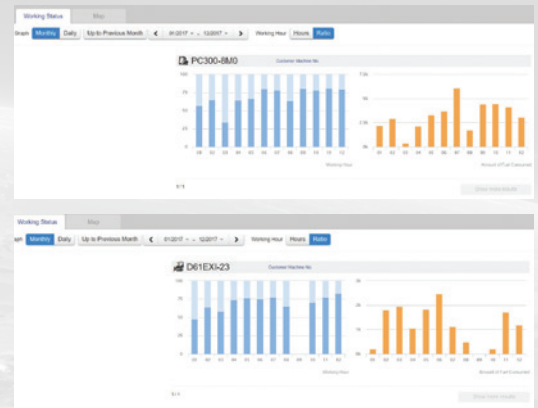

Interactive Maps

Interactive maps enable you to easily filter your fleet data.

Interactive Charts

Visualise the productivity of your machines with our new interactive charts.

Data display period can be changed easily. Items to display on the graph can be selected.

Interactive Tables

Visualise the Daily or Monthly working metrics of your machines with our new interactive table.

Health Alerts

Quickly access Machine Health Alerts.

Download Data

Easily download your data for further analysis.

The new KOMTRAX gives you more information about your machine in a user-friendly view.

Improved Jobsite Management

By tracking your equipment, you can easily view detailed Working Hour and Fuel Consumption data, allowing for better performance management of your fleet.

These graphs show working hours and amount of fuel consumed per job site.

These graphs show working hours and amount of fuel consumed ratio per job site.

KOMTRAX

Recommended browsers are Internet Explorer 11 and Google Chrome