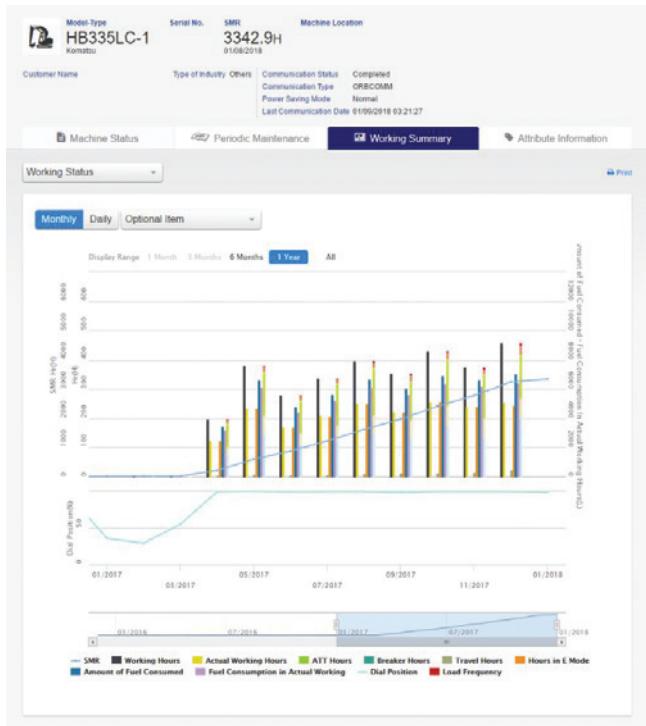

Working Hour Trend

New pre-built summary of the Monthly and Daily Working Hours of your fleet.

Machine	Jan	Feb	Mar	Apr	May	Jun	Jul	Aug	Sep	Oct	Nov	Dec
HB200-1	2053.9	126	9	35	148	228	241	89	2	0	0	0
HB205-1M0	997.2	102	16	121	48	114	13	0	0	15	78	130
HB215LC-1	1435.8	84	108	158	23	0	0	0	2	61	80	67
HB215LC-1	2382.6	111	92	84	45	136	195	15	0	40	67	81
HB215LC-1	1323.5	70	47	55	51	56	49	85	50	75	32	58
HB215LC-1M0	1563.1	153	188	35	38	108	88	2	0	7	27	-
HB215LC-1M0	1289.4	52	83	90	48	187	162	104	0	0	25	1
HB215LC-1M0	2211.1	49	65	56	77	178	132	152	106	198	107	96
HB305LC-1	2008	2	83	81	0	142	145	173	134	193	50	194
HB305LC-1	1167.5	142	170	44	81	41	0	32	14	65	55	82
HB305LC-1	1749.9	23	17	116	127	118	127	73	4	-	-	-
HB330LC-1	1510.9	27	161	103	134	115	155	101	4	64	154	216
HB330LC-1	2787.9	153	168	156	107	226	176	205	153	80	114	160
HB330LC-1	1887.5	155	172	9	-	80	82	111	113	-	138	182

Interactive Maps

Interactive maps enable you to easily filter your fleet data.

Interactive Charts

Visualise the productivity of your machines with our new interactive charts.

Data display period can be changed easily. Items to display on the graph can be selected.

Interactive Tables

Visualise the Daily or Monthly working metrics of your machines with our new interactive table.

Health Alerts

Quickly access Machine Health Alerts.

Download Data

Easily download your data for further analysis.

The new KOMTRAX gives you more information about your machine in a user-friendly view.

Improved Jobsite Management

By tracking your equipment, you can easily view detailed Working Hour and Fuel Consumption data, allowing for better performance management of your fleet.