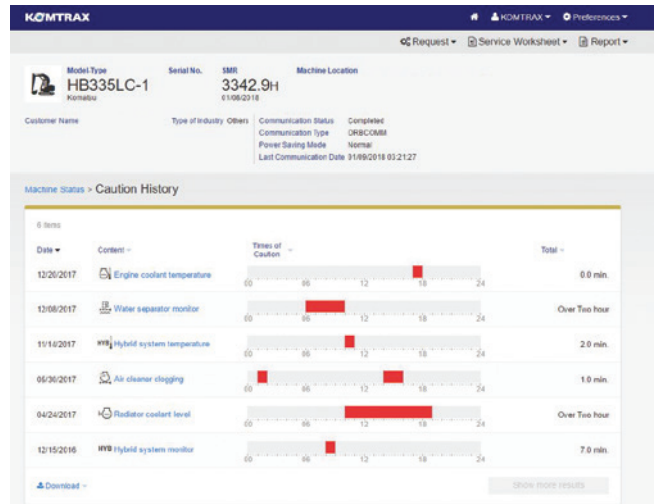

Working Hour Trend

New pre-built summary of the Monthly and Daily Working Hours of your fleet.

Machine	Jan	Feb	Mar	Apr	May	Jun	Jul	Aug	Sep	Oct	Nov	Dec
HB200-1	2053.9	126	9	35	148	228	241	89	2	0	0	0
HB205-1M0	997.2	102	16	121	48	114	13	0	0	15	78	130
HB215LC-1	1435.8	84	108	158	23	0	0	0	2	61	80	67
HB215LC-1	2382.6	111	92	84	45	136	195	15	0	40	67	81
HB215LC-1	1323.5	70	47	55	51	56	49	85	50	75	32	58
HB215LC-1M0	1563.1	153	188	35	38	108	88	2	0	7	27	-
HB215LC-1M0	1289.4	52	83	90	48	187	162	104	0	0	25	1
HB215LC-1M0	2211.1	49	65	56	77	178	132	152	106	198	107	96
HB305LC-1	2008	2	83	81	0	142	145	173	134	193	50	194
HB305LC-1	1167.5	142	170	44	81	41	0	32	14	65	55	82
HB305LC-1	1749.9	23	17	116	127	118	127	73	4	-	-	-
HB330LC-1	1510.9	27	161	103	134	115	155	101	4	64	154	216
HB330LC-1	2787.9	153	168	156	107	226	176	205	153	80	114	160
HB330LC-1	1887.5	155	172	9	-	80	82	111	113	-	138	182

Interactive Maps

Interactive maps enable you to easily filter your fleet data.

Interactive Charts

Visualise the productivity of your machines with our new interactive charts.

Data display period can be changed easily. Items to display on the graph can be selected.

Interactive Tables

Visualise the Daily or Monthly working metrics of your machines with our new interactive table.

Health Alerts

Quickly access Machine Health Alerts.

Download Data

Easily download your data for further analysis.

The new KOMTRAX gives you more information about your machine in a user-friendly view.

Improved Jobsite Management

By tracking your equipment, you can easily view detailed Working Hour and Fuel Consumption data, allowing for better performance management of your fleet.