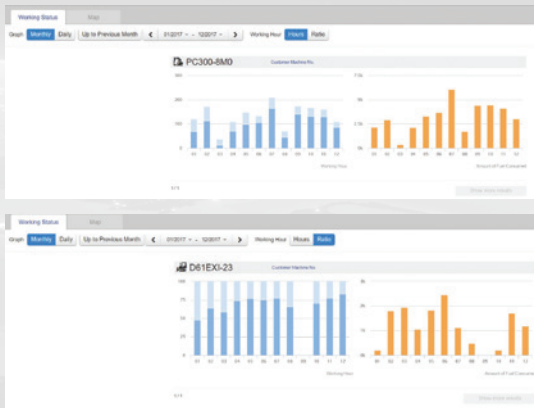

Interactive Maps

Interactive maps enable you to easily filter your fleet data.

Interactive Charts

Visualise the productivity of your machines with our new interactive charts.

Data display period can be changed easily. Items to display on the graph can be selected.

Interactive Tables

Visualise the Daily or Monthly working metrics of your machines with our new interactive table.

Health Alerts

Quickly access Machine Health Alerts.

Download Data

Easily download your data for further analysis.

The new KOMTRAX gives you more information about your machine in a user-friendly view.

Improved Jobsite Management

By tracking your equipment, you can easily view detailed Working Hour and Fuel Consumption data, allowing for better performance management of your fleet.

These graphs show working hours and amount of fuel consumed per job site.

These graphs show working hours and amount of fuel consumed ratio per job site.

KOMTRAX

Recommended browsers are Internet Explorer 11 and Google Chrome