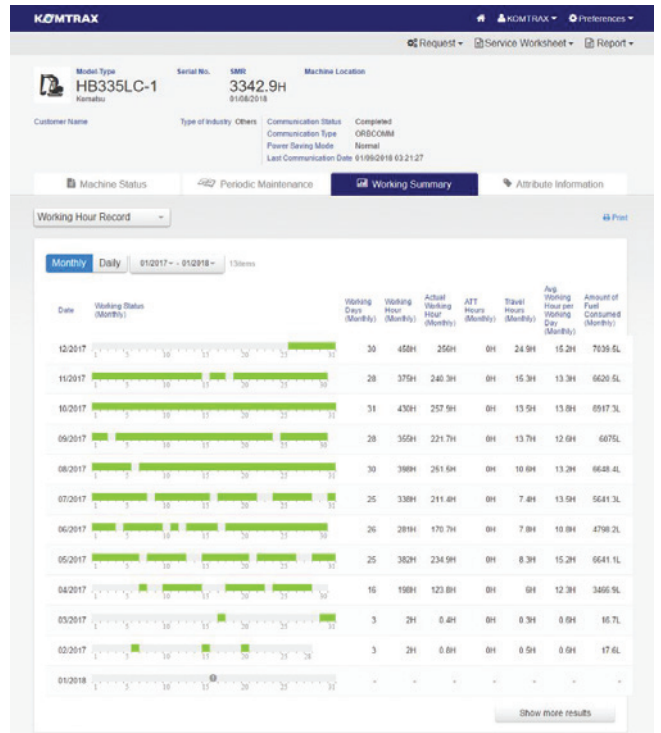

Working Hour Trend

New pre-built summary of the Monthly and Daily Working Hours of your fleet.

Machine	Jan	Feb	Mar	Apr	May	Jun	Jul	Aug	Sep	Oct	Nov	Dec
HB200-1	2053.9	126	9	35	148	228	241	89	2	0	0	0
HB205-1M0	997.2	102	16	121	48	114	13	0	0	15	78	130
HB215LC-1	1435.8	84	108	158	23	0	0	0	2	61	80	67
HB215LC-1	2382.6	111	92	84	45	136	195	15	0	40	67	81
HB215LC-1	1323.5	70	47	55	51	56	49	85	50	75	32	58
HB215LC-1M0	1563.1	153	188	35	38	108	88	2	0	7	27	-
HB215LC-1M0	1289.4	52	83	90	48	187	162	104	0	0	25	1
HB215LC-1M0	2211.1	49	65	56	77	178	132	152	106	198	107	96
HB305LC-1	2008	2	83	81	0	142	145	173	134	193	50	194
HB305LC-1	1167.5	142	170	44	81	41	0	32	14	65	55	82
HB305LC-1	1749.9	23	17	116	127	118	127	73	4	-	-	-
HB330LC-1	1510.9	27	161	103	134	115	155	101	4	64	154	216
HB330LC-1	2787.9	153	168	156	107	226	176	205	153	80	114	160
HB330LC-1	1887.5	155	172	9	-	80	82	111	113	-	138	182

Interactive Maps

Interactive maps enable you to easily filter your fleet data.

Interactive Charts

Visualise the productivity of your machines with our new interactive charts.

Data display period can be changed easily. Items to display on the graph can be selected.

Interactive Tables

Visualise the Daily or Monthly working metrics of your machines with our new interactive table.

Health Alerts

Quickly access Machine Health Alerts.

Download Data

Easily download your data for further analysis.

These graphs show working hours and amount of fuel consumed per job site.

These graphs show working hours and amount of fuel consumed ratio per job site.

KOMTRAX

Recommended browsers are Internet Explorer 11 and Google Chrome