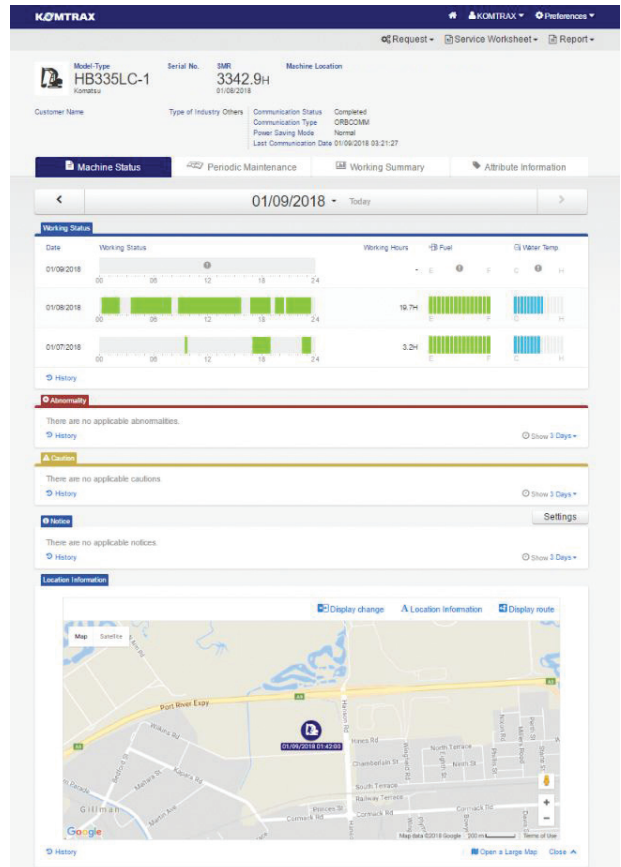

Access the new KOMTRAX:
komtrax.komatsu.com.au/login

Improved Search

Search for your machine by Job Site, Customer Management Number, Model or Serial Number.

Convenient Machine Summary

Convenient one page summary of Machine Status, Working Information, Caution, Notification and Location.

Working Hour Trend

New pre-built summary of the Monthly and Daily Working Hours of your fleet.

Machine	Jan	Feb	Mar	Apr	May	Jun	Jul	Aug	Sep	Oct	Nov	Dec
HB200-1	2053.9	126	9	35	148	228	241	89	2	0	0	0
HB205-1M0	997.2	102	16	121	48	114	13	0	0	15	78	130
HB215LC-1	1435.8	84	108	158	23	0	0	0	2	61	80	67
HB215LC-1	2382.6	111	92	84	45	136	195	15	0	40	67	81
HB215LC-1	1323.5	70	47	55	51	56	49	85	50	75	32	58
HB215LC-1M0	1563.1	153	188	35	38	108	88	2	0	7	27	-
HB215LC-1M0	1289.4	52	83	90	48	187	162	104	0	0	25	1
HB215LC-1M0	2211.1	49	65	56	77	178	132	152	106	198	107	96
HB305LC-1	2008	2	83	81	0	142	145	173	134	193	50	194
HB305LC-1	1167.5	142	170	44	81	41	0	32	14	65	55	82
HB305LC-1	1749.9	23	17	116	127	118	127	73	4	-	-	-
HB330LC-1	1510.9	27	161	103	134	115	155	101	4	64	154	216
HB330LC-1	2787.9	153	168	156	107	226	176	205	153	80	114	160
HB330LC-1	1887.5	155	172	9	-	80	82	111	113	-	138	182

Interactive Maps

Interactive maps enable you to easily filter your fleet data.

Interactive Charts

Visualise the productivity of your machines with our new interactive charts.

Data display period can be changed easily. Items to display on the graph can be selected.

The new KOMTRAX gives you more information about your machine in a user-friendly view.

Improved Jobsite Management

By tracking your equipment, you can easily view detailed Working Hour and Fuel Consumption data, allowing for better performance management of your fleet.