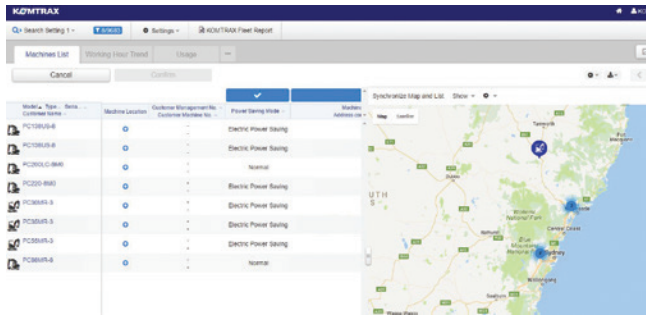

Access the new KOMTRAX:
komtrax.komatsu.com.au/login

Improved Search

Search for your machine by Job Site, Customer Management Number, Model or Serial Number.

Convenient Machine Summary

Convenient one page summary of Machine Status, Working Information, Caution, Notification and Location.

Working Hour Trend

New pre-built summary of the Monthly and Daily Working Hours of your fleet.

Machine	Jan	Feb	Mar	Apr	May	Jun	Jul	Aug	Sep	Oct	Nov	Dec
HB200-1	2053.9	126	9	35	148	228	241	89	2	0	0	0
HB205-1M0	997.2	102	16	121	48	114	13	0	0	15	78	130
HB215LC-1	1435.8	84	108	158	23	0	0	0	2	61	80	67
HB215LC-1	2382.6	111	92	84	45	136	195	15	0	40	67	81
HB215LC-1	1323.5	70	47	55	51	56	49	85	50	75	32	58
HB215LC-1M0	1563.1	153	188	35	38	108	88	2	0	7	27	-
HB215LC-1M0	1289.4	52	83	90	48	187	162	104	0	0	25	1
HB215LC-1M0	2211.1	49	65	56	77	178	132	152	106	198	107	96
HB305LC-1	2008	2	83	81	0	142	145	173	134	193	50	194
HB305LC-1	1167.5	142	170	44	81	41	0	32	14	65	55	82
HB305LC-1	1749.9	23	17	116	127	118	127	73	4	-	-	-
HB330LC-1	1510.9	27	161	103	134	115	155	101	4	64	154	216
HB330LC-1	2787.9	153	168	156	107	226	176	205	153	80	114	160
HB330LC-1	1887.5	155	172	9	-	80	82	111	113	-	138	182

Interactive Maps

Interactive maps enable you to easily filter your fleet data.

Interactive Charts

Visualise the productivity of your machines with our new interactive charts.

Data display period can be changed easily. Items to display on the graph can be selected.

Interactive Tables

Visualise the Daily or Monthly working metrics of your machines with our new interactive table.

Health Alerts

Quickly access Machine Health Alerts.

Download Data

Easily download your data for further analysis.